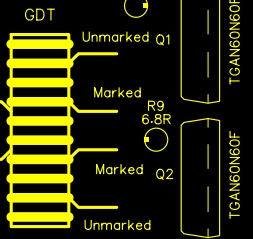

CDE 940C30S68K-F

.068uF 3000V

CURRENT

TRANSFORMER

P1

**LEARNER!**

**DANGER!** High Voltage  
Wait 5 minutes before servicing

MAINS HIGH VOLTAGE Do not touch

220V use only  
Do not operate  
outside of chassis

Made by Aravindhan  
Flammable Electronics

Please Work

சங்கிலிகார்ப்பாணம்