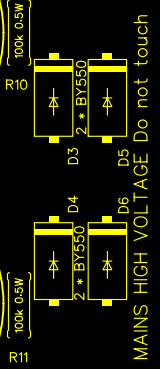

CDE 940C30S68K-F

.068uF 3000V

CURRENT

TRANSFORMER

P1

**LEARNER!**

**DANGER!** High Voltage  
Wait 5 minutes before servicing

MAINS HIGH VOLTAGE Do not touch