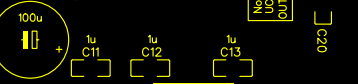

CDE 940C30S68K-F

.068uF 3000V

CURRENT

TRANSFORMER

P1

**LEARNER!**

**DANGER!** High Voltage  
Wait 5 minutes before servicing

MAINS HIGH VOLTAGE Do not touch