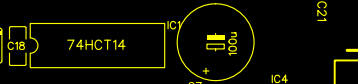

CDE 940C30S68K-F

.068uF 3000V

CURRENT

TRANSFORMER

P1

**LEARNER!**

**DANGER!** High Voltage  
Wait 5 minutes before servicing

MAINS HIGH VOLTAGE Do not touch